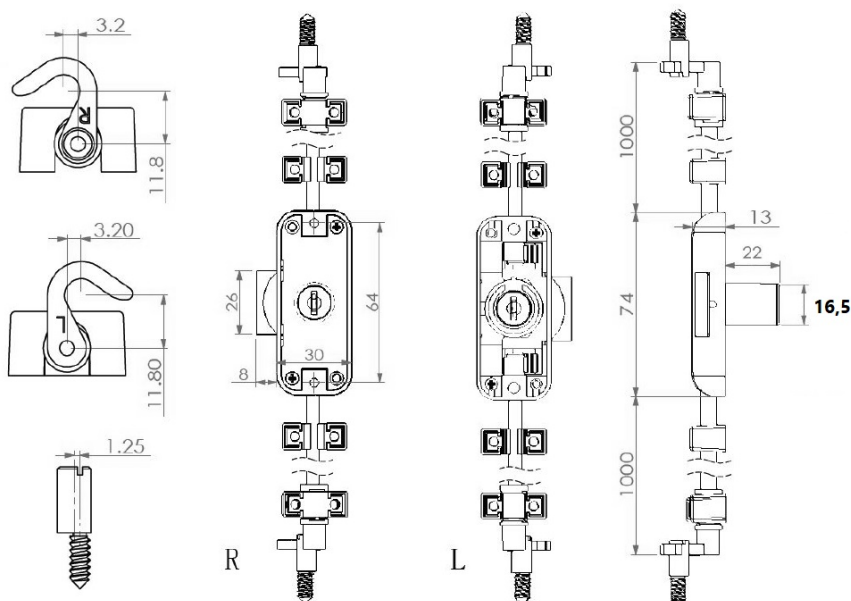

## Description:

Rotary Bar Lock 922,  $\varnothing 16,5 \times 22 \text{mm}$ , RH, BLK, CK SISO, KA D20, No Bars but W/Nickel Pl. Accessories, 3-Way, 15mm Backset

## Item number:

14.05.273-0

Units	Box	Carton	HS Code	Barcode
Pcs.	8	80	8301300000	
				5704866102773